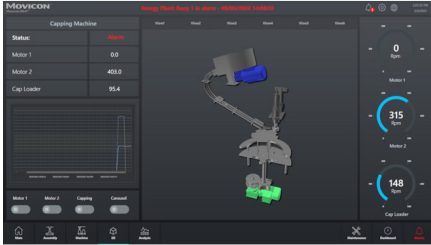

Emerson Movicon 3D XAML Import

Emerson Movicon 3D XAML Import

This product is an accessory for the following product
[Emerson Movicon.NEXT HMI/SCADA Software](#)

Specifications

Details