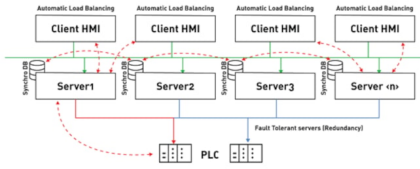

Emerson Movicon Redundancy Functionality

Emerson Movicon Redundancy Functionality

This product is an accessory for the following product

Emerson Movicon.NExT HMI/SCADA Software

Specifications

Details