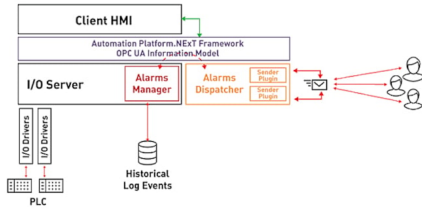

Emerson Movicon Alarm Dispatcher

Emerson Movicon NExT HMI/SCADA software platform uses an alarm dispatcher to enable alarms and events notifications.

Specifications

Details