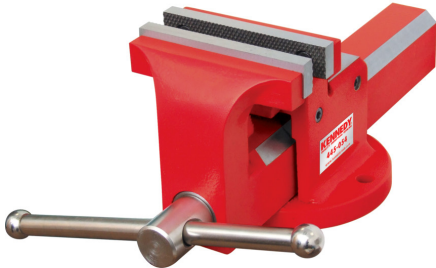

## Kennedy 150mm 6 ALL STEEL VICE

These premium quality bench vices are as good as you get. Made from solid steel with replaceable jaws, integral pipe jaws and anvil for versatility. Available in 100mm (4") and 150mm (6").

Specifications	Details
Brand	Kennedy
Mounting Type	Bolt
Jaw Thickness	12.5 mm
Jaw Width	150 mm
Jaw Opening	150 mm
Base Type	Fixed
Model Number	VBS150GTS
Overall Material	Steel