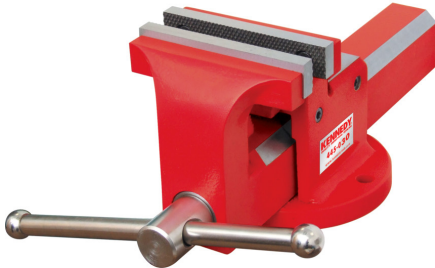

Kennedy 200mm 8 ALL STEEL VICE

These premium quality bench vices are as good as you get. Made from solid steel with replaceable jaws, integral pipe jaws and anvil for versatility. Available in 100mm (4") and 150mm (6").

Specifications	Details
Brand	Kennedy
Mounting Type	Bolt
Jaw Width	205 mm
Jaw Opening	200 mm
Base Type	Fixed
Model Number	VSB200GTS
Overall Material	Steel