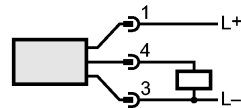

LI5143

LI0481--K-00KNPKG/US

Level sensors

EMC	EN 61000-6-2 EN 61000-6-4	: 2005 + corr. 2005 : 2007
Shock resistance	DIN EN 60068-2-29:	12 g (11 ms)
Vibration resistance	DIN EN 60068-2-6:	5 g (10...2000 Hz)
MTTF [Years]		608

Mechanical data		
Materials (wetted parts)		PP
Housing materials		PP GF30; TPE-U
Weight [kg]		0.239

Displays / operating elements		
Display	Operation	LED green
	Switching status	LED yellow

Electrical connection	
Connection	M12 connector; Gold-plated contacts

Wiring

Remarks	
Remarks	cULus - Class 2 source required **) for water and hydrous media with temperatures > 35 °C install the unit into a climatic tube (order no. E43101)
Pack quantity [piece]	1