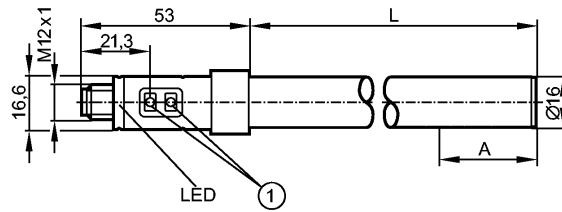

**LI5143**

LI0481--K-00KNPKG/US

Level sensors

1: Programming buttons

Made in Germany

**Product characteristics**

Binary level sensor
Connector
Gold-plated contacts
Probe length: L = 481 mm
1 switching output

**Measuring / setting range**

Probe length L [mm]	481
Active range A [mm]	31

**Environment**

Ambient temperature [°C]	-25...80
Maximum vessel pressure [bar]	+/- 0.5 (when mounted with mounting accessories E43001 - E43007)
Protection	IP 65 / IP 67

Mechanical data		
Materials (wetted parts)		PP
Housing materials		PP GF30; TPE-U
Weight [kg]		0.239

Displays / operating elements		
Display	Operation	LED green
	Switching status	LED yellow

Electrical connection	
Connection	M12 connector; Gold-plated contacts